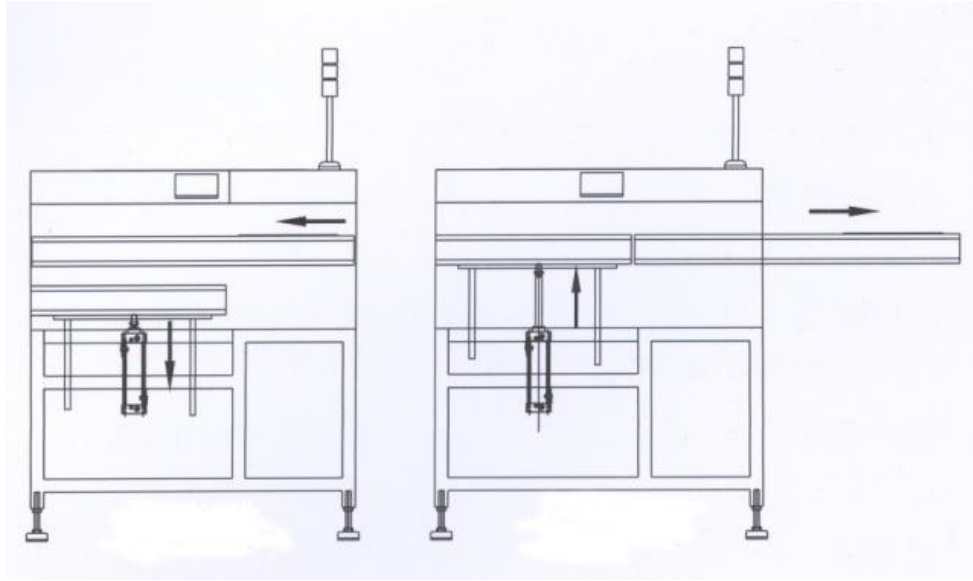

Alpha 1 Technologies

Telescopic Gate Conveyor

Machine Highlights

- Small foot print
- Robust design
- Easy maintenance

Telescopic Gate Conveyor

Model	HY-460 Telescoping Gate Conveyor
Gate Dimension (L x W x H)	1000 x 1000 x 1200mm
	39.4" x 39.4" x 47.2"
Weight	200 kg
	440 lbs
Color	Grey White
Board Size (Minimum L x W)	50 x 50 mm
	1.97" x 1.97"
Board Size (Maximum L x W)	500 x 460 mm
	19.7" x 18.1"
Compressed Air Requirement	60 ~ 90 PSI (4 ~ 6 bar) 10 cfm
Power Requirement	120 ~ 230 VAC 50/60 Hz
Features	
Direction	Left to Right
Sensor	Multiple photo sensor trigger and safety system
Control System	PLC
Display	LED TFT Touch Screen Control Panel
Interface Standard	SMEMA